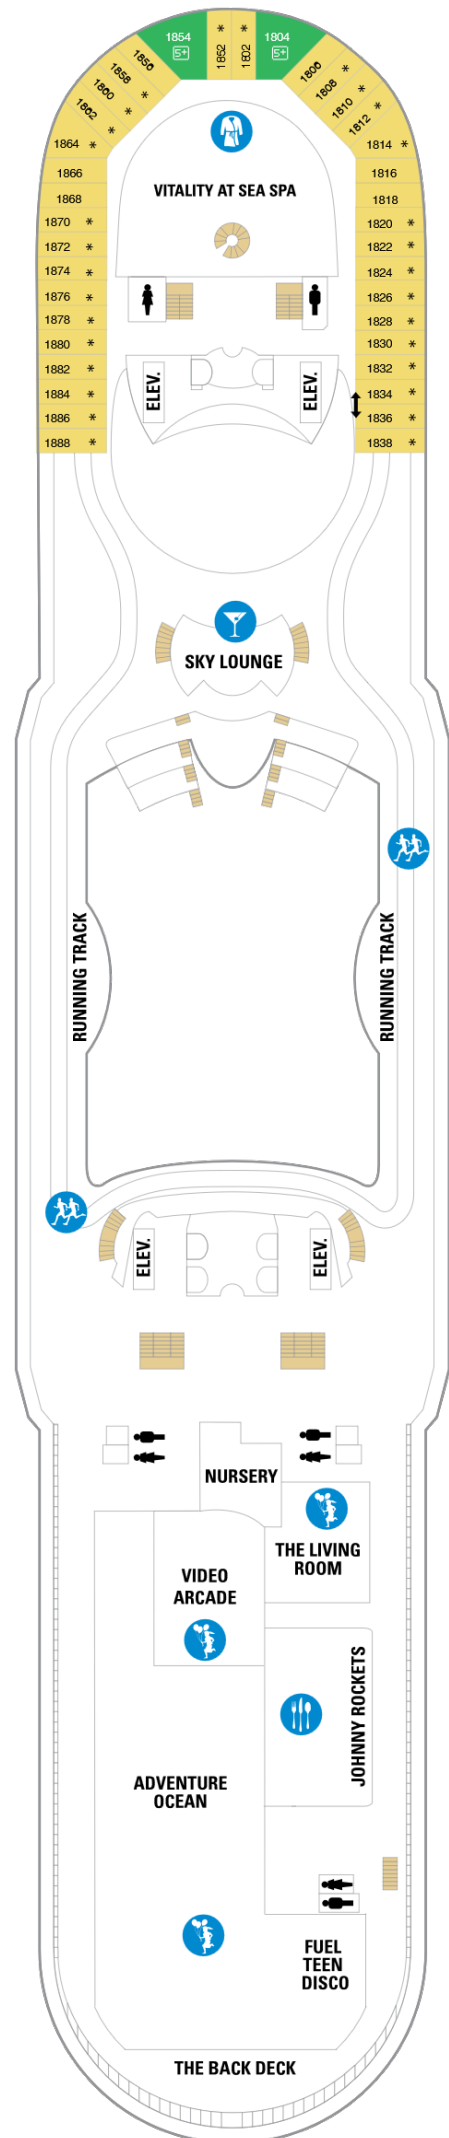

Mariner of the Seas

Deck Fifteen

Mariner of the Seas

Deck Fourteen

Mariner of the Seas

Deck Thirteen

Mariner of the Seas

Deck Twelve

Suites

VP Ocean View Panoramic Suite

Ocean View

1L Spacious Panoramic Ovw Access

1L Spacious Panoramic Ocean View

Mariner of the Seas

Deck Eleven

Suites

Balcony

- SG Spacious Sunset Balcony
- 4D Ocean View Balcony
- 1B 2B Spacious Ocean View Balcony
- 3B 4B Spacious Ocean View Balcony
- CB Connecting Oceanview Balcony

Interior

- 1V 2V Interior
- 3V 4V Interior
- 4V 2V Interior Stateroom Access