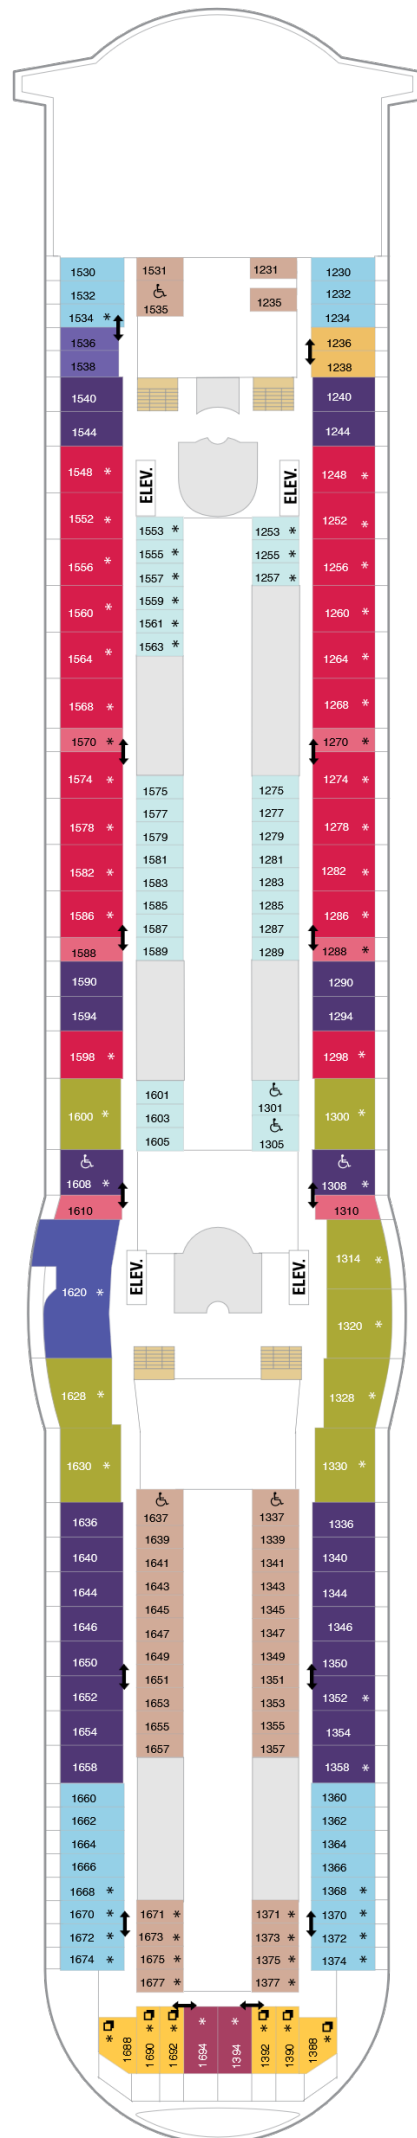

Mariner of the Seas

Deck Fifteen

Mariner of the Seas

Deck Fourteen

Mariner of the Seas

Deck Thirteen

Mariner of the Seas

Deck Twelve

Suites

VP Ocean View Panoramic Suite

Ocean View

1L Spacious Panoramic Ovw Access

1L Spacious Panoramic Ocean View

Mariner of the Seas

Deck Eleven

Suites

J3 Junior Suite

Interior

4V Interior

Mariner of the Seas

Deck Ten

Suites

- J3 J4 Junior Suite
- GS Grand Suite - 1 Bedroom
- J3 J4 Junior Suite
- JT Sunset Junior Suite
- RS Royal Suite with Balcony
- OS Owner's Suite - 1 Bedroom
- J3 Junior Suite w/Bal Accessible

Balcony

- SG Spacious Sunset Balcony
- 4D Ocean View Balcony
- 1B 2B Spacious Ocean View Balcony
- 3B 4B Spacious Ocean View Balcony
- CB Connecting Oceanview Balcony

Interior

- 1V 2V Interior
- 3V 4V Interior
- 4V 2V Interior Stateroom Access