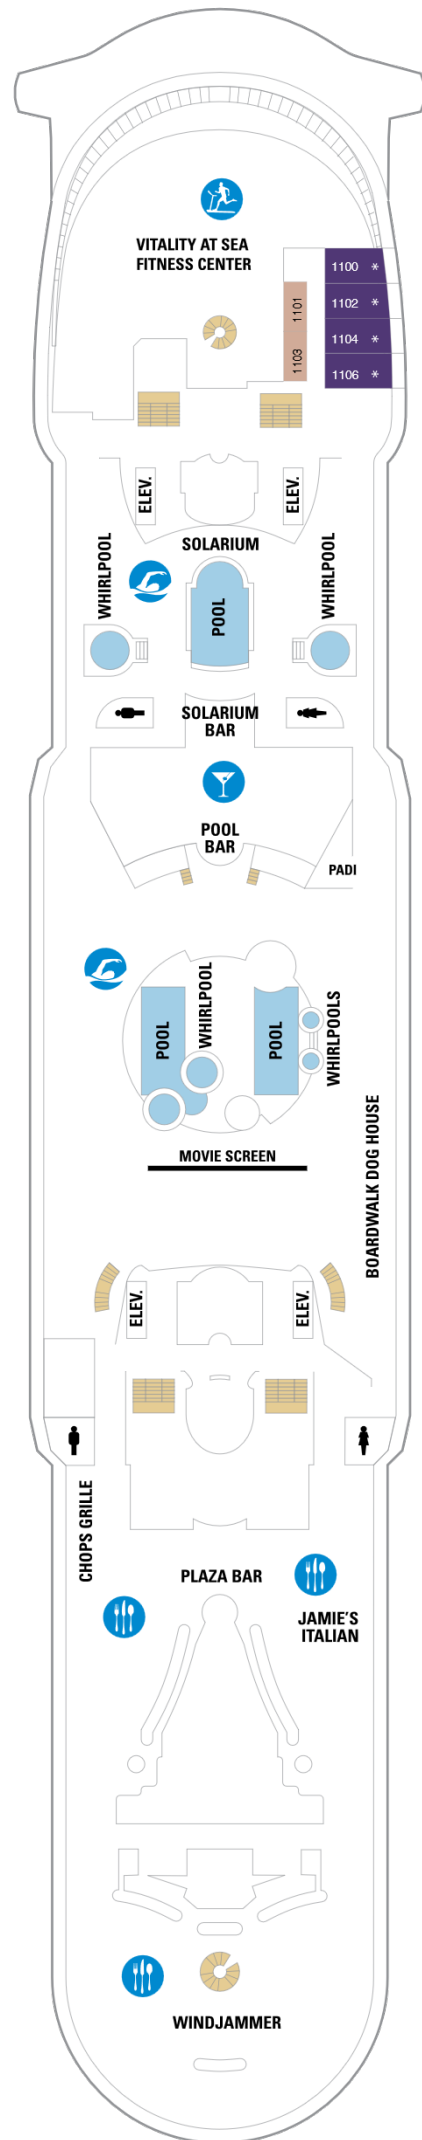

Mariner of the Seas

Deck Fifteen

Mariner of the Seas

Deck Fourteen

Mariner of the Seas

Deck Thirteen

Mariner of the Seas

Deck Twelve

Suites

VP Ocean View Panoramic Suite

Ocean View

1L Spacious Panoramic Ovw Access

1L Spacious Panoramic Ocean View

Mariner of the Seas

Deck Eleven

Suites

J3 Junior Suite

Interior

4V Interior

Mariner of the Seas

Deck Ten

Suites

- J3 J4 Junior Suite
- GS Grand Suite - 1 Bedroom
- J3 J4 Junior Suite
- JT Sunset Junior Suite
- RS Royal Suite with Balcony
- OS Owner's Suite - 1 Bedroom
- J3 Junior Suite w/Bal Accessible

Balcony

- SG Spacious Sunset Balcony
- 4D Ocean View Balcony
- 1B 2B Spacious Ocean View Balcony
- 3B 4B Spacious Ocean View Balcony
- CB Connecting Oceanview Balcony

Interior

- 1V 2V Interior
- 3V 4V Interior
- 4V 2V Interior Stateroom Access