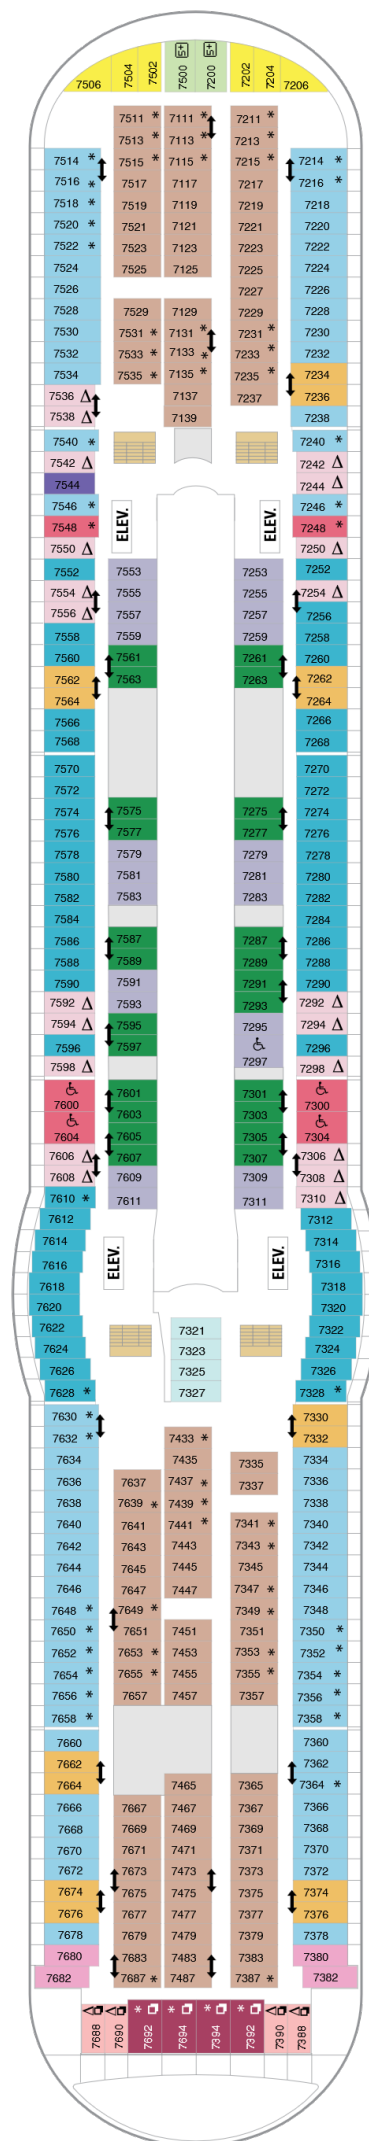

Mariner of the Seas

Deck Seven

Suites

JT Sunset Junior Suite

Balcony

SB Sunset Balcony

2B Spacious Ocean View Bal Access

1B 3B Spacious Ocean View Balcony

4B

CB Connecting Oceanview Balcony

1D 2D Ocean View Balcony

4D 5D

Ocean View

1K Ultra Spacious Ocean View

4M Spacious Ocean View

4N Ocean View

Interior

4V 3V Interior

2V

2T Promenade View Interior

CP Connecting Promenade

2T Promenade Stateroom Access