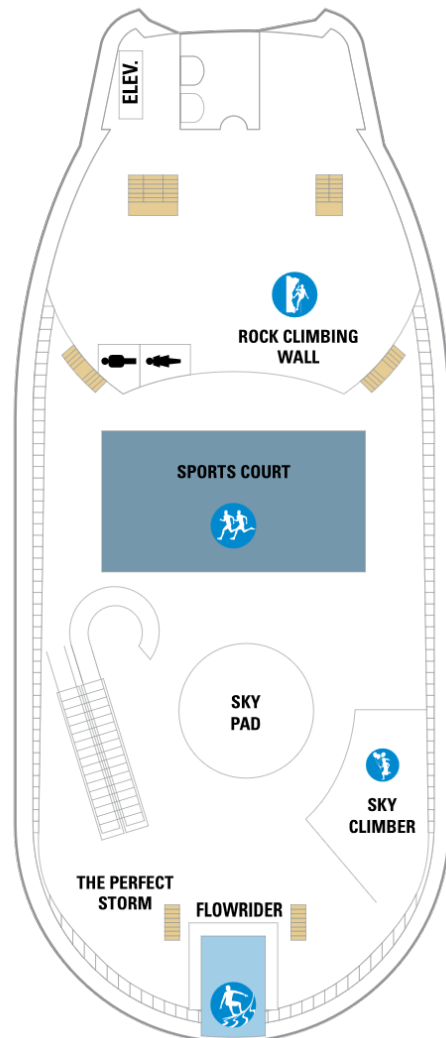

Mariner of the Seas

Deck Fifteen

Mariner of the Seas

Deck Fourteen

Mariner of the Seas

Deck Thirteen

Mariner of the Seas

Deck Twelve

Suites

VP Ocean View Panoramic Suite

Ocean View

1L Spacious Panoramic Ovw Access

1L Spacious Panoramic Ocean View

Mariner of the Seas

Deck Eleven

Suites

J3 Junior Suite

Interior

4V Interior

Mariner of the Seas

Deck Ten

Suites

- J3 J4 Junior Suite
- GS Grand Suite - 1 Bedroom
- J3 J4 Junior Suite
- JT Sunset Junior Suite
- RS Royal Suite with Balcony
- OS Owner's Suite - 1 Bedroom
- J3 Junior Suite w/Bal Accessible