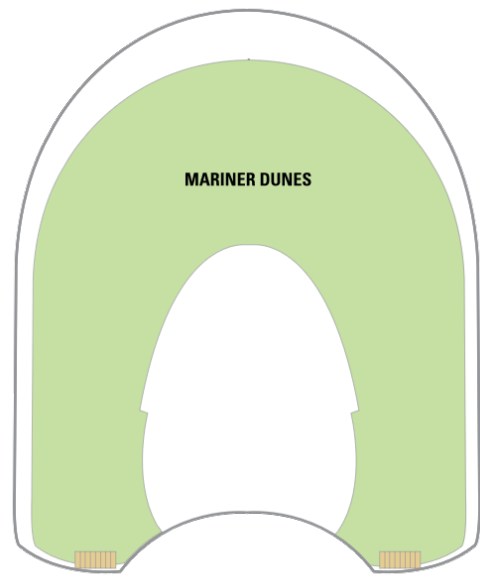

Mariner of the Seas

Deck Fifteen

Mariner of the Seas

Deck Fourteen

Mariner of the Seas

Deck Thirteen

Mariner of the Seas

Deck Twelve

Suites

VP Ocean View Panoramic Suite

Ocean View

1L Spacious Panoramic Ovw Access

1L Spacious Panoramic Ocean View

Mariner of the Seas

Deck Eleven

Suites

J3 Junior Suite

Interior

4V Interior

Mariner of the Seas

Deck Ten

Suites

- J3 J4 Junior Suite
- GS Grand Suite - 1 Bedroom
- J3 J4 Junior Suite
- JT Sunset Junior Suite
- RS Royal Suite with Balcony
- OS Owner's Suite - 1 Bedroom
- J3 Junior Suite w/Bal Accessible