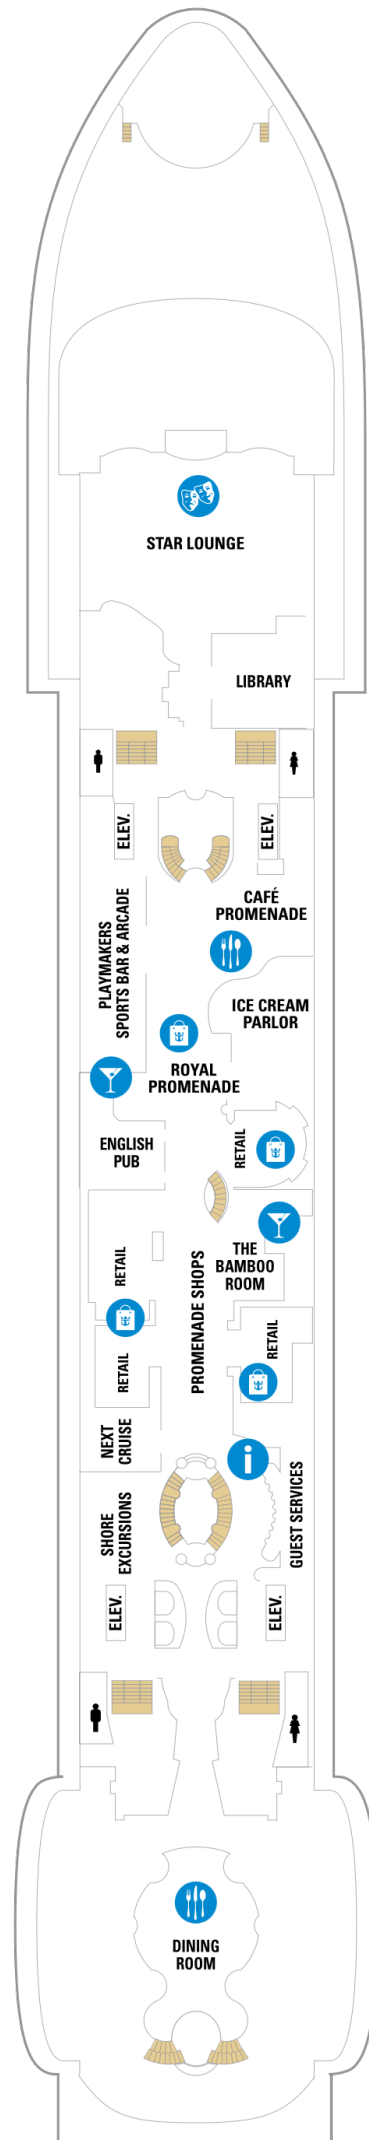

Mariner of the Seas

Deck Five