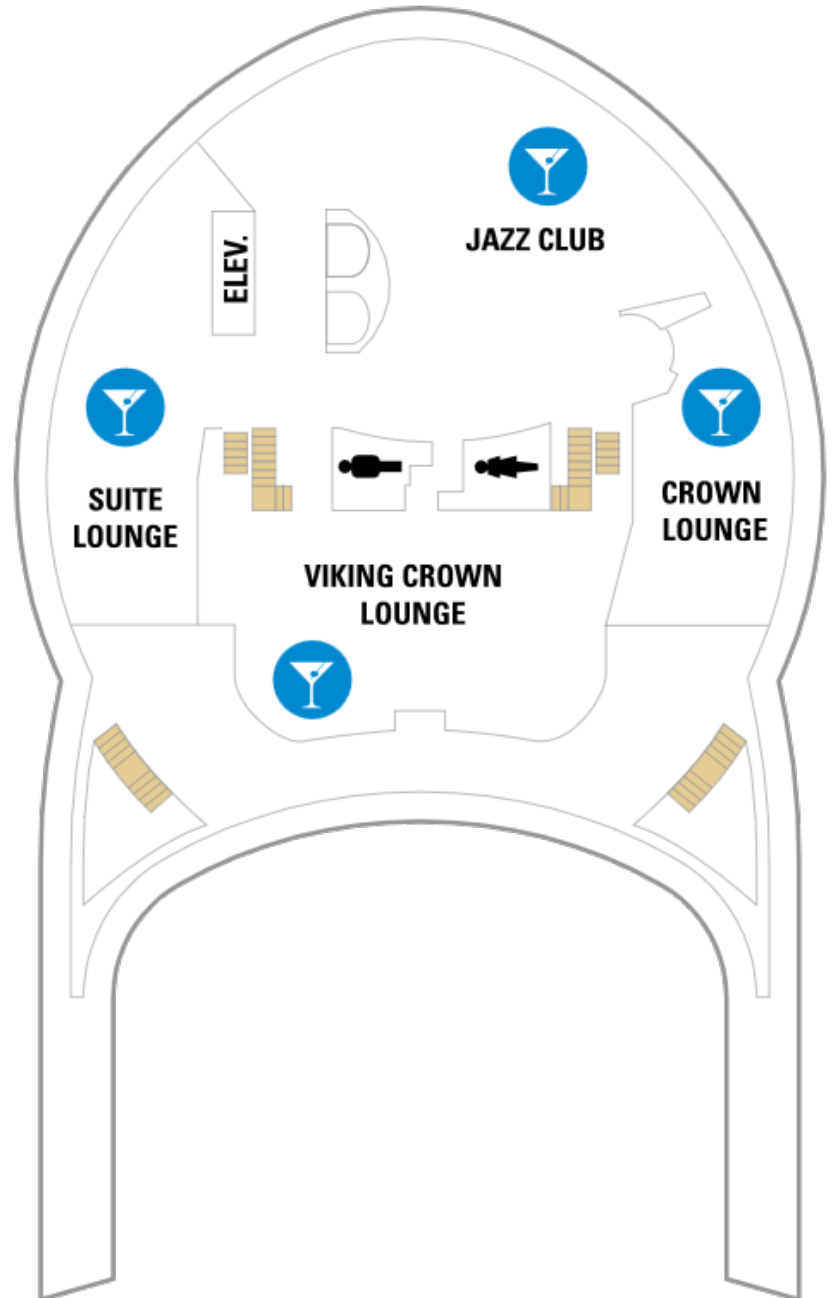

Mariner of the Seas

Deck Fifteen

Mariner of the Seas

Deck Fourteen

Mariner of the Seas

Deck Thirteen

Mariner of the Seas

Deck Twelve

Suites

VP Ocean View Panoramic Suite

Ocean View

1L Spacious Panoramic Ovw Access

1L Spacious Panoramic Ocean View

Mariner of the Seas

Deck Eleven

Suites

J3 Junior Suite

Interior

4V Interior

Mariner of the Seas

Deck Ten

Suites

- J3 J4 Junior Suite
- GS Grand Suite - 1 Bedroom
- J3 J4 Junior Suite
- JT Sunset Junior Suite
- RS Royal Suite with Balcony
- OS Owner's Suite - 1 Bedroom
- J3 Junior Suite w/Bal Accessible

Balcony

- SG Spacious Sunset Balcony
- 4D Ocean View Balcony
- 1B 2B Spacious Ocean View Balcony
- 3B 4B Spacious Ocean View Balcony
- CB Connecting Oceanview Balcony

Interior

- 1V 2V Interior
- 3V 4V Interior
- 4V 2V Interior Stateroom Access