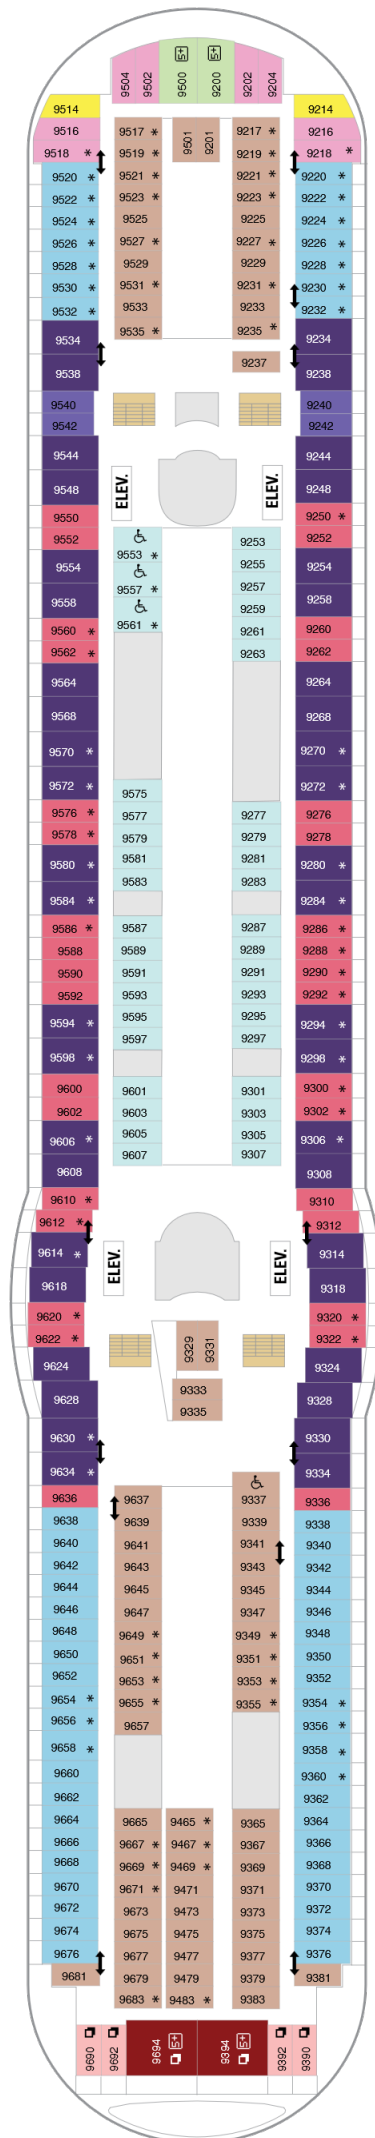

Mariner of the Seas

Deck Nine

Suites

J3 J4 Junior Suite

GT Grand Suite - 2 Bedroom's

J3 J4 Junior Suite

Balcony

SB Sunset Balcony

4D Ocean View Balcony

1B 2B
3B 4B Spacious Ocean View Balcony

Ocean View

1K Ultra Spacious Ocean View

3M 4M Spacious Ocean View

4N Ocean View

Interior

4V 3V
2V Interior

4V 1V Interior Stateroom Access