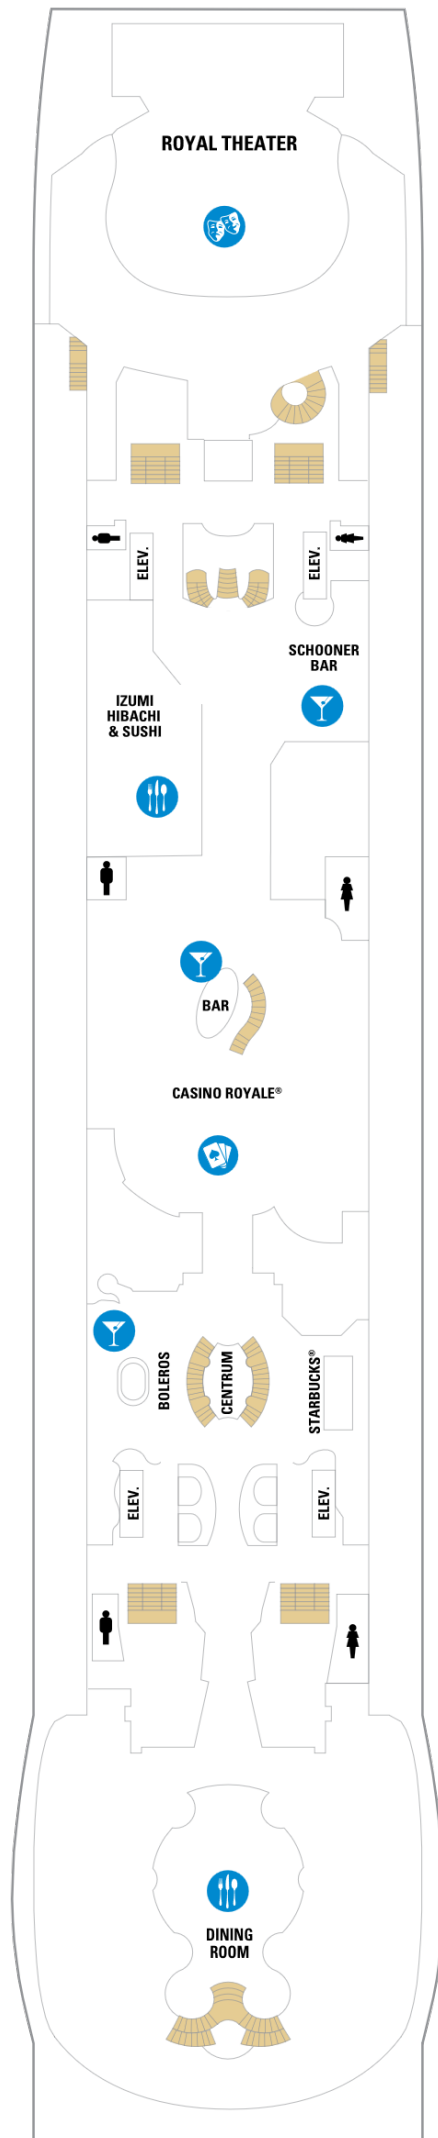

Suites

VP Ocean View Panoramic Suite

Ocean View

1L Spacious Panoramic Ovw Access

1L Spacious Panoramic Ocean View

Mariner of the Seas

Deck Eleven

Suites

Balcony

- SG Spacious Sunset Balcony
- 4D Ocean View Balcony
- 1B 2B Spacious Ocean View Balcony
- 3B 4B Spacious Ocean View Balcony
- CB Connecting Oceanview Balcony

Interior

- 1V 2V Interior
- 3V 4V Interior
- 4V 2V Interior Stateroom Access

2B Spacious Ocean View Bal Access

1B 3B Spacious Ocean View Balcony

4B

CB Connecting Oceanview Balcony

1D 2D Ocean View Balcony

5D

Ocean View

1K Ultra Spacious Ocean View

Deck Five

Mariner of the Seas

Deck Four

Mariner of the Seas

Deck Three

Ocean View

1N 2N Ocean View
3N 4N

Interior