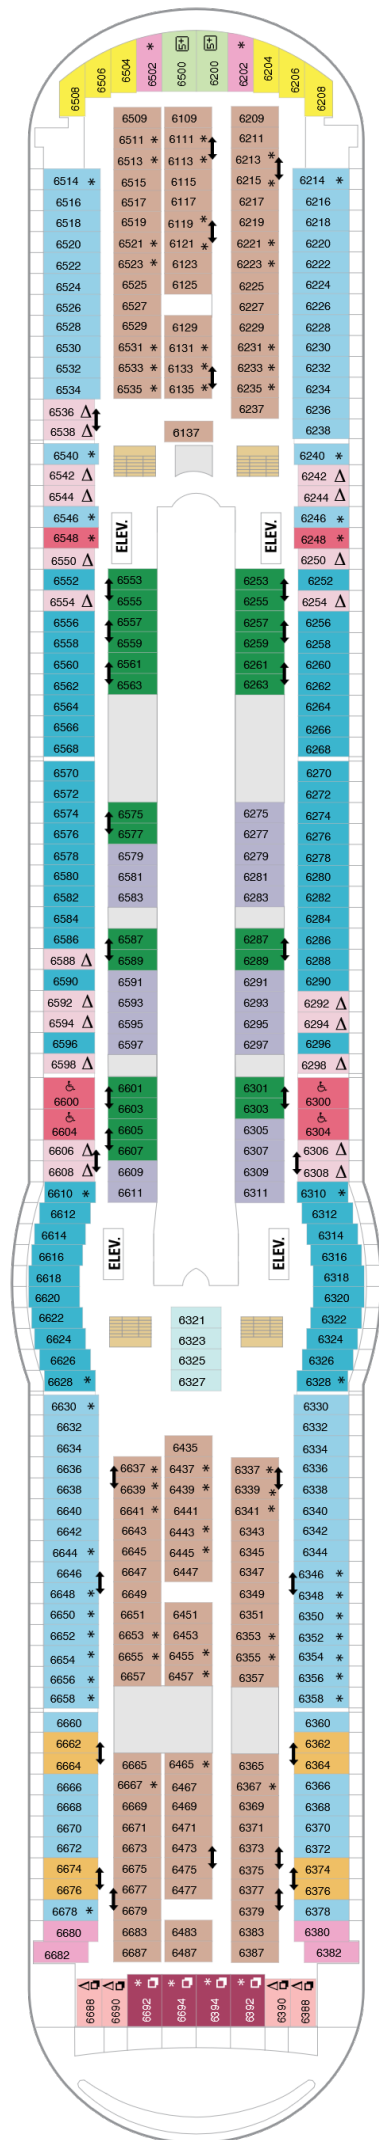

Mariner of the Seas

Deck Six

Suites

JT Sunset Junior Suite

Balcony

SB Sunset Balcony

2B Spacious Ocean View Bal Access

1B 3B Spacious Ocean View Balcony

4B

CB Connecting Oceanview Balcony

1D 2D Ocean View Balcony

5D

Ocean View

1K Ultra Spacious Ocean View

3M 4M Spacious Ocean View

4N Ocean View

Interior

4V 3V Interior

2V

2T Promenade View Interior

CP Connecting Promenade