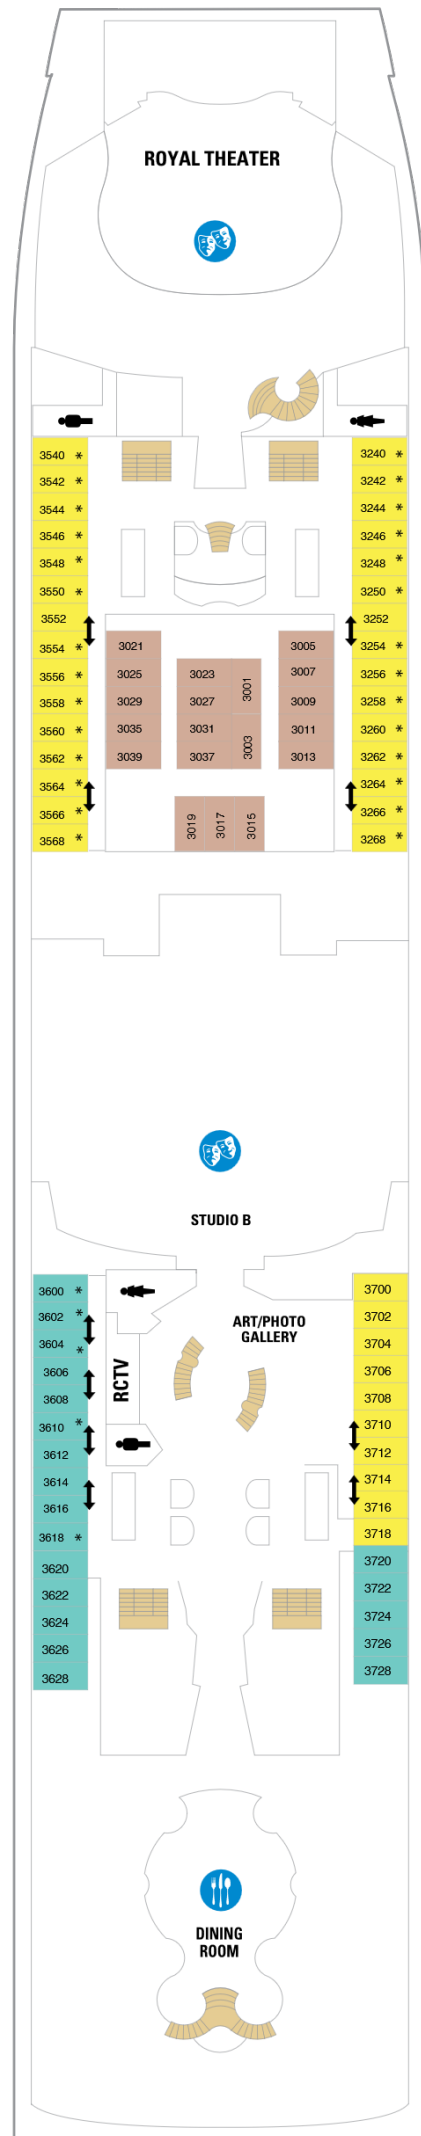

Mariner of the Seas

Deck Three

Ocean View

1N 2N Ocean View
3N 4N

Interior

4V Interior